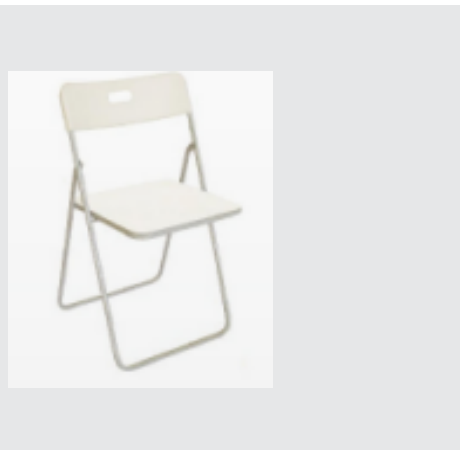

LED SCREEN
(Type:P3)
500mm*500mm
740RMB/sqm

PROJECTOR
5000 lumen
5280RMB/
Exhibition Period

PROJECTOR
5000 lumen
7920RMB/
Exhibition Period

**WHITE ROUND
TABLE
(800Ø x 780Hmm)
200RMB/
Exhibition Period**

**GLASS ROUND
TABLE
(800Ø x 780Hmm)
130RMB/
Exhibition Period**

**WHITE FOLDING
CHAIR
(510L x 470D x
450Hmm)
15RMB/
Exhibition Period**

ARMCHAIR
(800L x 730W x
380SHmm)
400RMB/
Exhibition Period

TWO-SEATER SOFA
(1300L x 730W x
380SHmm)
795RMB/Exhibition
Period